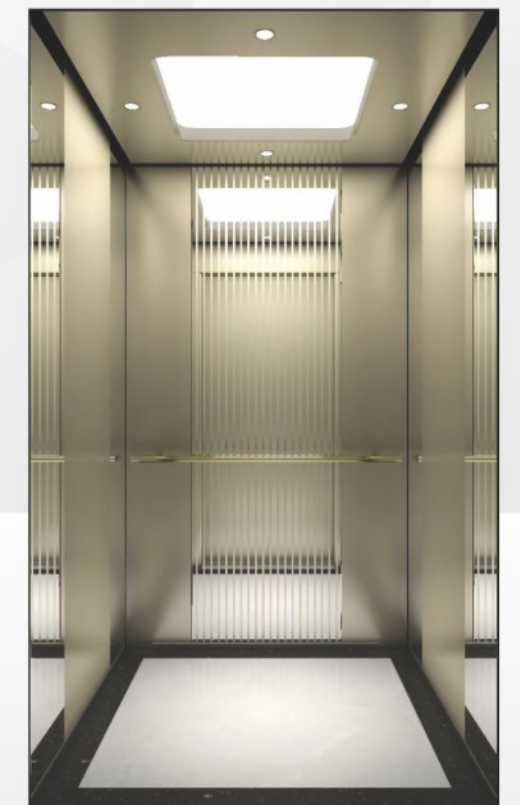

FJ-B-K744 ▶

Side and rear walls

Rear wall center panel : Mirror stainless steel, etching, champagne gold stainless steel

Rear wall auxiliary panel : Hairline stainless steel, champagne gold stainless steel

Side wall center panel : Hairline stainless steel, champagne gold stainless steel

Side wall auxiliary panel : Mirror stainless steel, champagne gold stainless steel

Note: This pattern can also be processed into natural color, titanium gold, concave gold, rose gold, and black titanium.