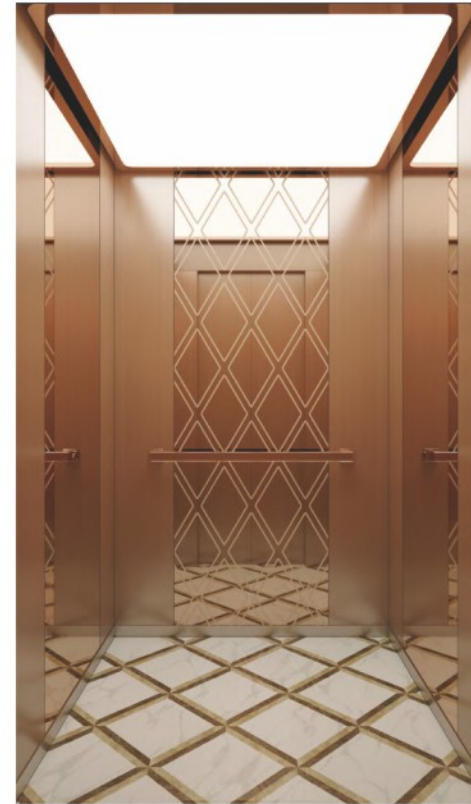

◀ **FJ-B-K655**

Side and rear walls

Center panel: Mirror stainless steel, etching, rose gold stainless steel
Auxiliary panel: Hairline stainless steel, rose gold stainless steel
Note: This pattern can also be processed into titanium gold, concave gold, rose gold, champagne gold, and black titanium.

◀ **FJ-B-K690**

Side and rear walls

Center panel: Mirror stainless steel, etching, rose gold stainless steel
Auxiliary panel: Hairline stainless steel, rose gold stainless steel
Note: This pattern can also be processed into natural color, titanium gold, concave gold, champagne gold, and black titanium.

FJ-B-K675 ▶

Side and rear walls

Center panel: Mirror stainless steel, etching, rose gold stainless steel
Auxiliary panel: Hairline stainless steel, rose gold stainless steel
Note: This pattern can also be processed in natural color, titanium, concave gold, champagne gold, and black titanium.

FJ-B-K691 ▶

Side and rear walls

Rear wall: Center panel mirror stainless steel, etching, rose gold stainless steel
auxiliary panel hairline stainless steel, rose gold stainless steel
Side wall: Center panel mirror stainless steel, rose gold stainless steel
Auxiliary panel: Hairline stainless steel, rose gold stainless steel
Note: This pattern can also be processed into titanium gold, concave gold, rose gold, champagne gold, and black titanium.