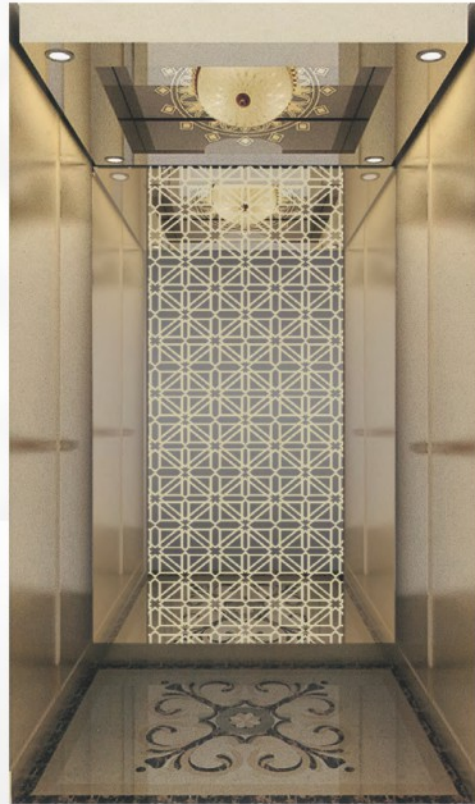

◀ **FJ-B-K749**

Side and rear walls

Center panel: Mirror stainless steel, etching, rose gold stainless steel
Auxiliary panel: Sand blasting, rose gold stainless steel
Center side: Champagne gold mirror stainless steel
Note: This pattern can also be processed into titanium gold, concave gold, rose gold, champagne gold, and black titanium.