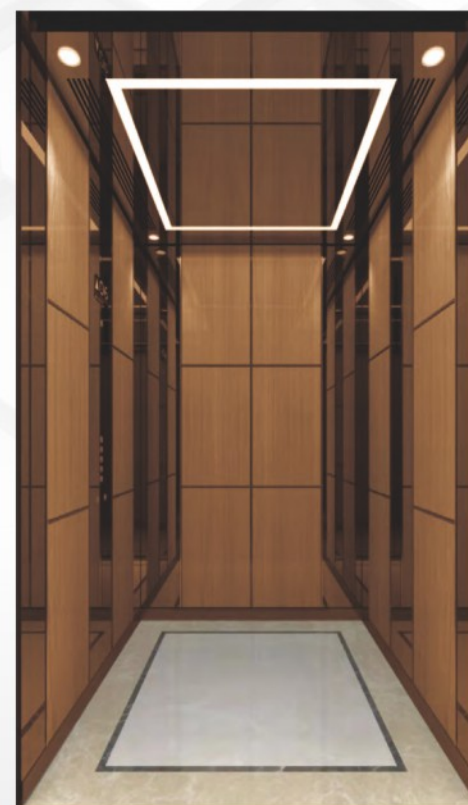

◀ **FJ-B-K686**

Side and rear walls

Rear wall: Center panel mirror stainless steel, sand blasting, bronze stainless steel
auxiliary panel hairline stainless steel, bronze stainless steel

Sidewall: Hairline stainless steel, bronze stainless steel

Note: This pattern can also be processed into natural color, titanium gold, concave gold, rose gold, champagne gold, and black titanium.

◀ **FJ-B-K695**

Side and rear walls

Center panel: Mirror stainless steel, sand blasting, bronze stainless steel

Auxiliary panel: Mirror stainless steel, bronze stainless steel

Note: This pattern can also be processed into natural color, titanium gold, concave gold, rose gold, and black titanium.

FJ-B-K688 ▶

Side and rear walls

Center panel: Mirror stainless steel, etching, bronze stainless steel
Auxiliary panel: Hairline stainless steel, bronze stainless steel

Note: This pattern can also be processed in natural color, titanium gold, concave gold, rose gold, champagne gold, and black titanium.

FJ-B-K696 ▶

Side and rear walls

Center panel: Mirror stainless steel, etching, bronze stainless steel
Auxiliary panel: Hairline stainless steel, bronze stainless steel

Note: This pattern can also be processed into natural color, titanium gold, concave gold, rose gold, and black titanium.