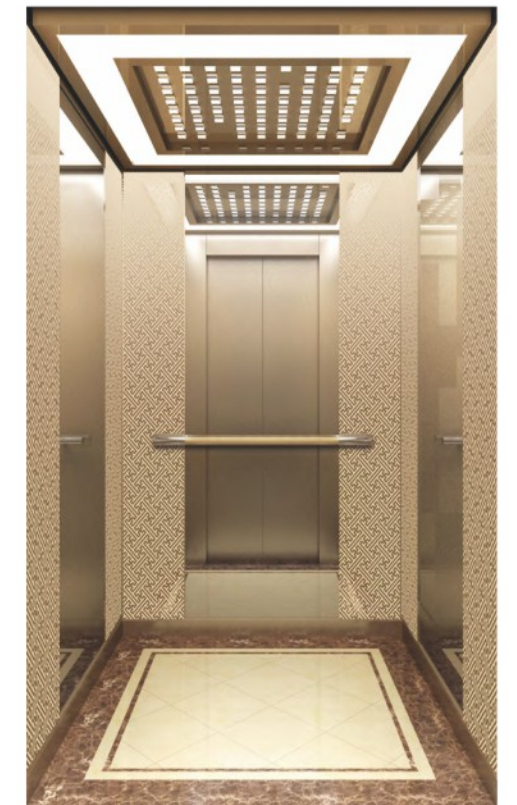

FJ-B-K746 ▶

Side and rear walls

Center panel: Mirror stainless steel, rose gold stainless steel
Auxiliary panel: Etching, rose gold stainless steel

Note: This pattern can also be processed into natural color, concave gold, titanium, rose gold, and black titanium.