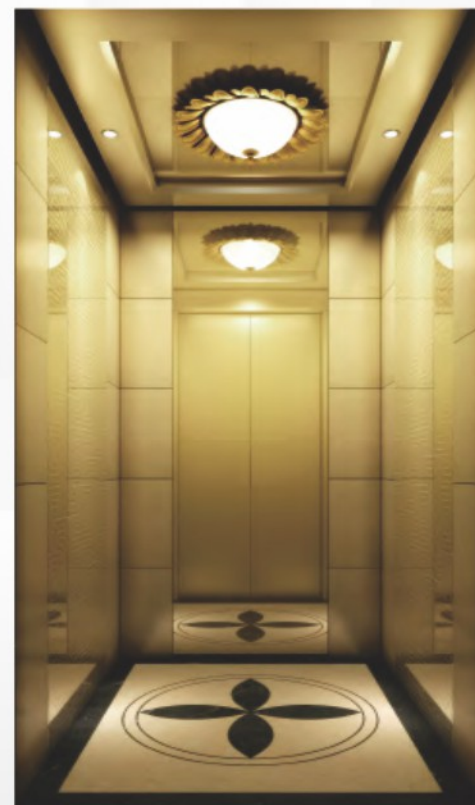

FJ-B-K600 ▶

Side and rear walls

Center panel: Mirror stainless steel, titanium gold stainless steel
Auxiliary panel: Mirror stainless steel, sand blasting, titanium gold stainless steel
Note: This pattern can also be processed into natural color, titanium gold, concave gold, rose gold, and black titanium.