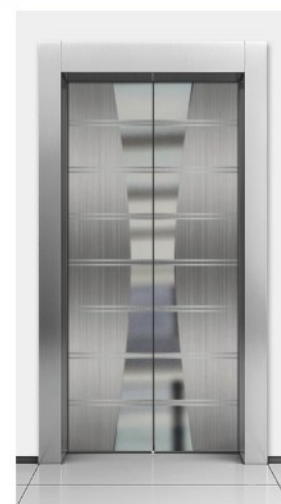

FJ-B-M711
Mirror, etching, hairline