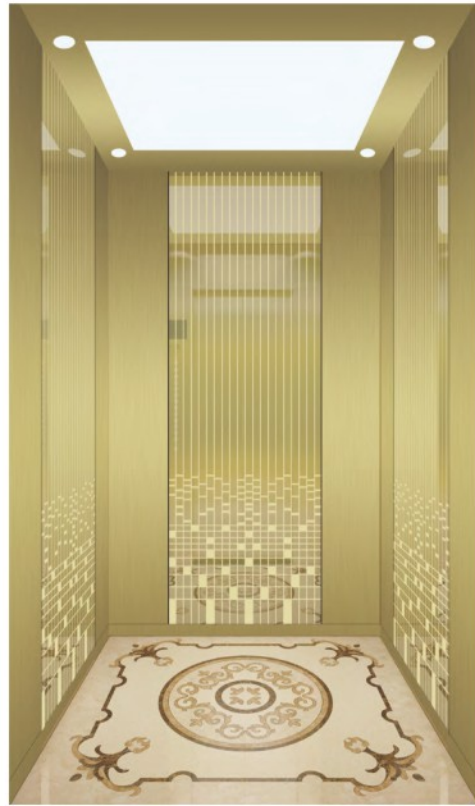

◀ **FJ-B-K678**

Side and rear walls

Center panel: Mirror stainless steel, etching, champagne gold stainless steel

Auxiliary panel: Hairline stainless steel, champagne gold stainless steel

Note: This pattern can also be processed in natural color, titanium gold, concave gold, rose gold, black titanium