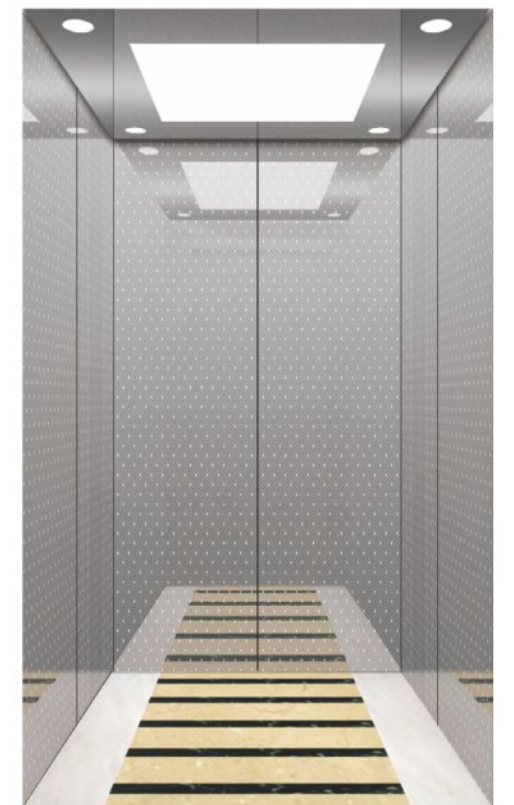

FJ-B-K684 ▶

Side and rear walls

- Ceiling: Hairline stainless steel, acrylic transparent panel down lamp
- Center panel: Mirror stainless steel, etching
- Auxiliary panel: Mirror stainless steel, etching

Note: This pattern can also be processed into titanium gold, concave gold, rose gold, champagne gold, and black titanium.