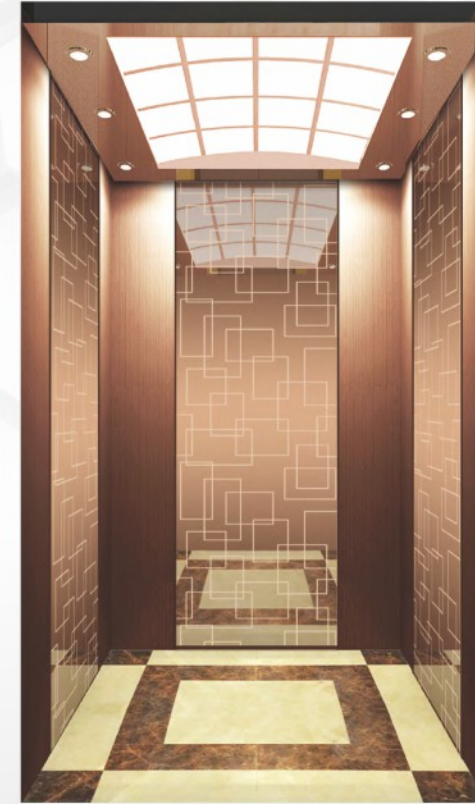

◀ FJ-B-K711

Side and rear walls

Rear center: Mirror stainless steel, etching, rose gold stainless steel
Center panel: Hairline stainless steel, rose gold stainless steel
Auxiliary panel: Mirror stainless steel, rose gold stainless steel

Note: This pattern can also be processed into natural color, titanium gold, concave gold, champagne gold, and black titanium.

◀ FJ-B-K736

Side and rear walls

Center panel: Mirror stainless steel, etching, rose gold stainless steel
Auxiliary panel: Hairline stainless steel, rose gold stainless steel

Note: This pattern can also be processed into natural color, titanium gold, concave gold, champagne gold, and black titanium.

FJ-B-K730 ▶

Side and rear walls

Center panel: Mirror stainless steel, etching, rose gold stainless steel
Auxiliary panel: Hairline stainless steel, rose gold stainless steel

Note: This pattern can also be processed into natural color, titanium gold, concave gold, champagne gold, and black titanium.

FJ-B-K746 ▶

Side and rear walls

Center panel: Mirror stainless steel, rose gold stainless steel
Auxiliary panel: Etching, rose gold stainless steel

Note: This pattern can also be processed into natural color, concave gold, titanium, rose gold, and black titanium.