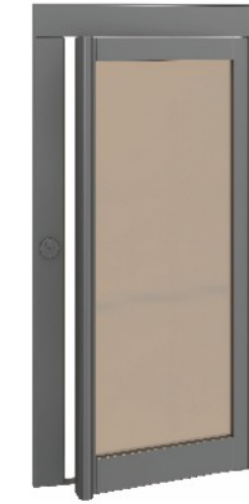

FJ-B-M22
Aluminum alloy frame + transparent glass (other colors optional)