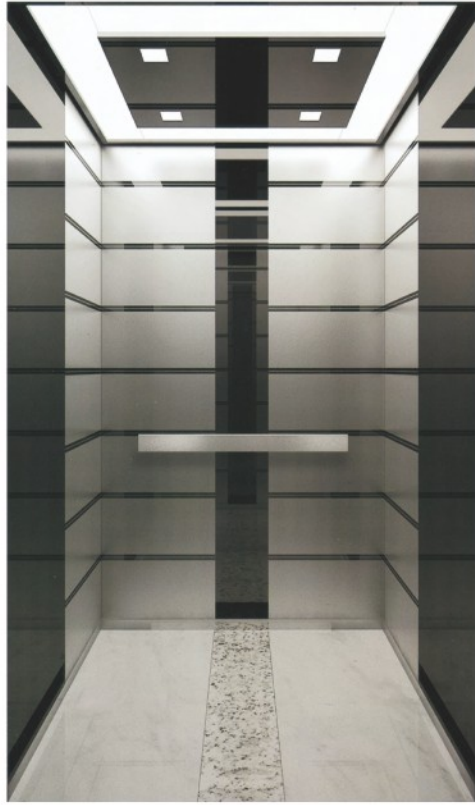

BLACK
TITANIUM

BLACK
TITANIUM

◀ FJ-B-K703

Side and rear walls

Center panel: Mirror stainless steel, black titanium stainless steel
Auxiliary panel: Sand blasting, black titanium color

Note: This pattern can also be processed into titanium gold, concave gold, rose gold, champagne gold, and pure mirror.