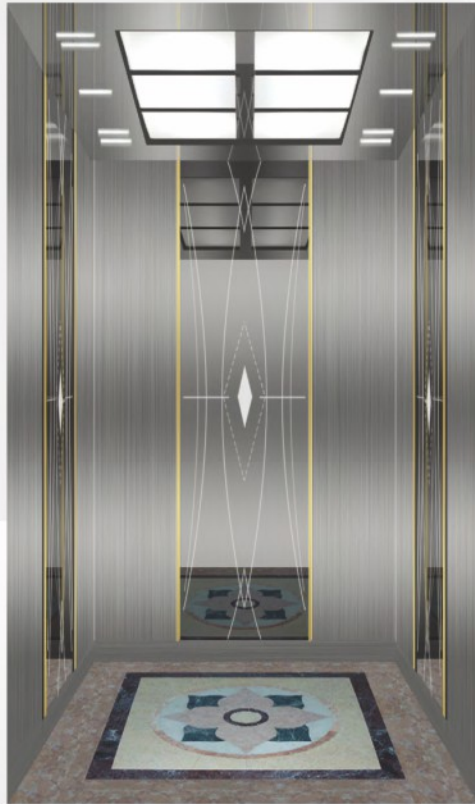

◀ **FJ-B-K764**

Side and rear walls

Center panel: Mirror stainless steel, etching, concave gold
Auxiliary panel: Hairline stainless steel

Note: This pattern can also be processed into titanium gold, concave gold, rose gold, champagne gold, and black titanium.