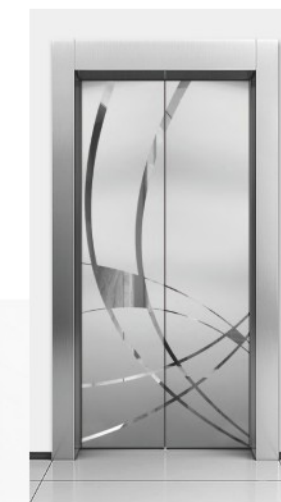

FJ-B-M820
Mirror, sand blasting