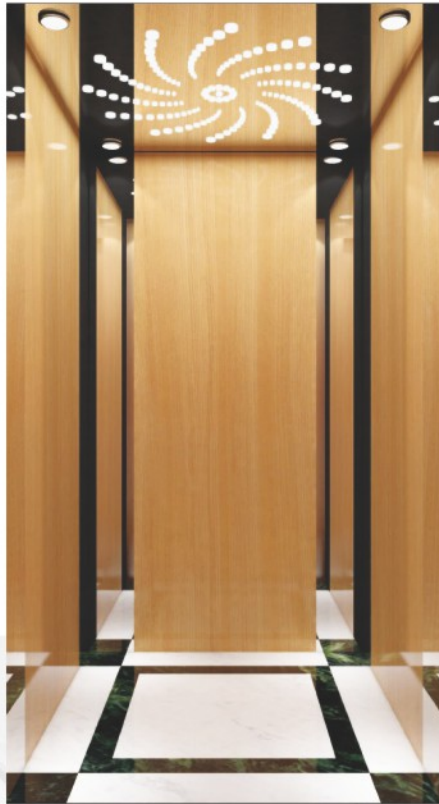

◀ FJ-B-J24

- **Ceiling** Mirror stainless steel hollow, LED light strip, downlight
- **Car wall** Mirror stainless steel, wood veneer
- **Handrail** Optional
- **Floor** PVC floor