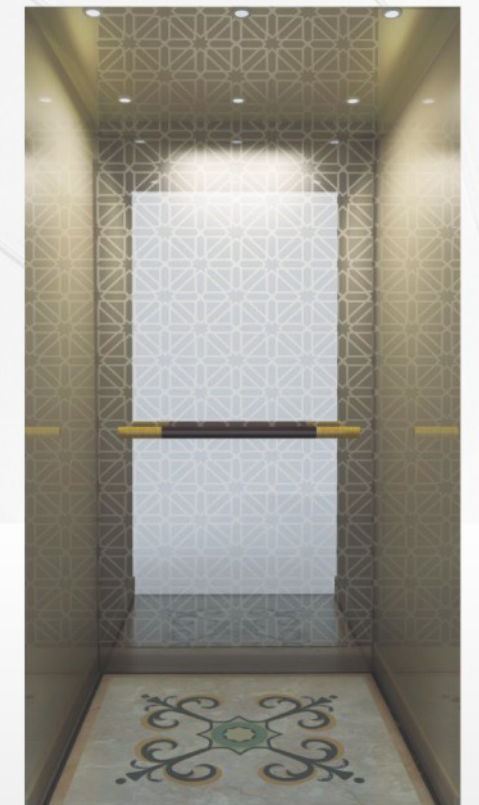

FJ-B-J73 ▶

- **Ceiling** Champagne gold mirror, LED light
- **Car wall** Champagne gold mirror stainless steel, champagne gold mirror etching
- **Handrail** Optional
- **Floor** PVC floor