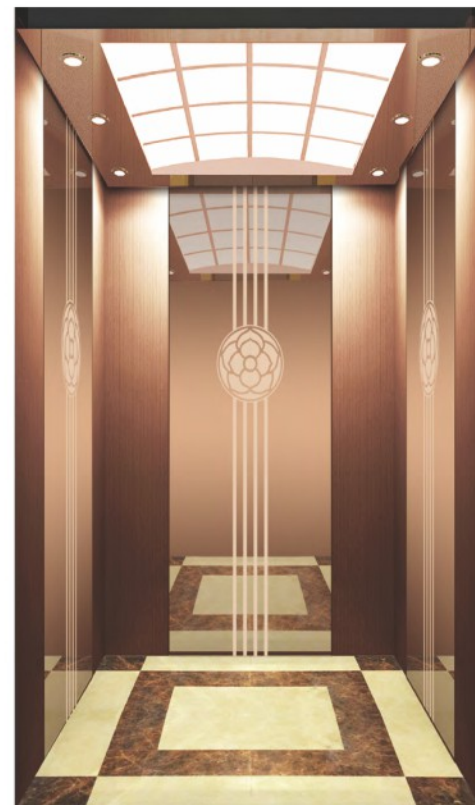

FJ-B-K730 ▶

Side and rear walls

Center panel: Mirror stainless steel, etching, rose gold stainless steel
Auxiliary panel: Hairline stainless steel, rose gold stainless steel

Note: This pattern can also be processed into natural color, titanium gold, concave gold, champagne gold, and black titanium.