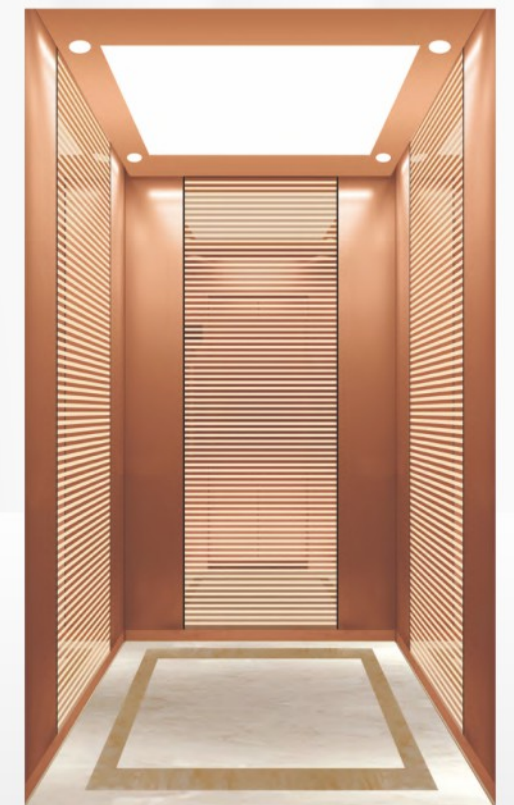

FJ-B-K603 ▶

Side and rear walls

Center panel: Mirror stainless steel, etching, rose gold stainless steel

Auxiliary panel: Hairline stainless steel, rose gold stainless steel

Note: This pattern can also be processed in natural color, titanium, concave gold, champagne gold, black titanium