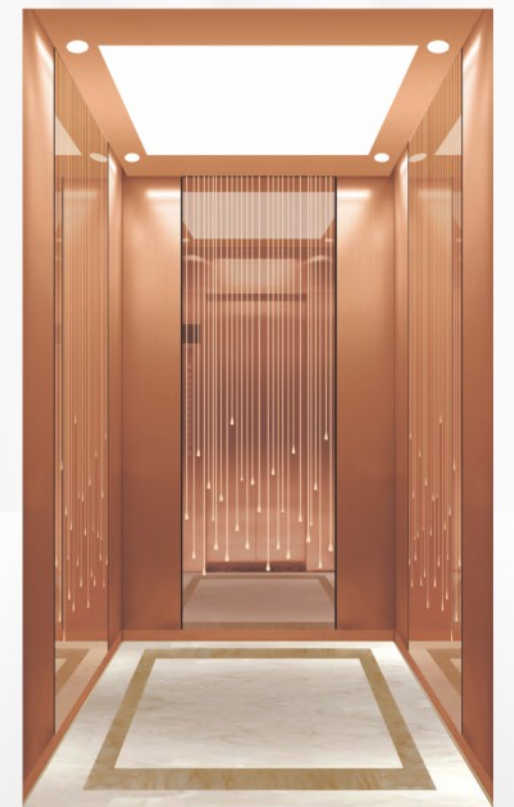

FJ-B-K654 ▶

Side and rear walls

Center panel: Mirror stainless steel, etching, rose gold stainless steel
Auxiliary panel: Mirror stainless steel, rose gold stainless steel

Note: This pattern can also be processed in natural color, titanium, concave gold, champagne gold, black titanium