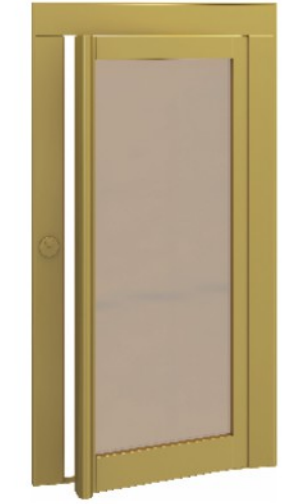

FJ-B-M23
Aluminum alloy frame + transparent glass (other colors optional)